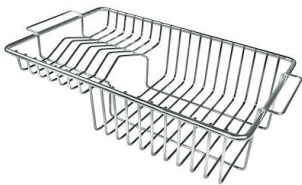

Waste fitting

3,5" drain

FEATURES

Basket 3,5" waste fitting

The drain is equipped with a large 3.5" drain, with the practical basket cap that prevents the discharge of solid parts.

Gold

The Gold finish is obtained by treating the steel with a physical process called PVD (Physical Vacuum Deposition) which deposits particles of noble metals on the surface. The result is a unique and refined aesthetic effect, and an improvement in the mechanical properties of the steel that is more resistant to shocks and scratches.

Small radius

Bowls with squared shapes with a modern design and an increased capacity, for a minimal aesthetics connected with an extreme practicality.

TECHNICAL DATA

Intaglio per il troppo-pieno
Recess for housing the over-flow

- Built-in cut out for FTS – Foratura per installazione FTS

OPTIONAL ACCESSORIES

Cestello inox
8612 000

Glass chopping board
8631 300

HPDE Chopping board
8657 001

HPDE Twin chopping board
8644 101

Stainless steel plate rack
8100 154

Stainless steel plate rack
8100 303
* only in combination with the accessory
8644 101

Stainless steel plate rack
8100 201

White bowl
8153 100

Black grid
8100 617

**Graters kit with ring-holder and
food collection tray**
8159 101
* only in combination with the accessory
8644 101