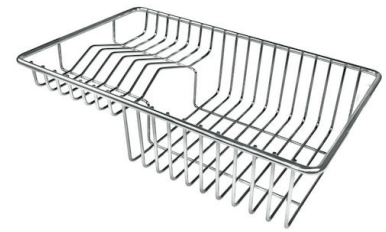

Waste fitting

3,5" drain

FEATURES

Basket 3,5" waste fitting

The drain is equipped with a large 3.5" drain, with the practical basket cap that prevents the discharge of solid parts.

Gold

The Gold finish is obtained by treating the steel with a physical process called PVD (Physical Vacuum Deposition) which deposits particles of noble metals on the surface. The result is a unique and refined aesthetic effect, and an improvement in the mechanical properties of the steel that is more resistant to shocks and scratches.

Small radius

Bowls with squared shapes with a modern design and an increased capacity, for a minimal aesthetics connected with an extreme practicality.

TECHNICAL DATA

Intaglio per il troppo-pieno
Recess for housing the over-flow

- Built-in cut out for FTS – Foratura per installazione FTS

OPTIONAL ACCESSORIES

Cestello inox
8612 000

Glass chopping board
8631 300

HPDE Chopping board
8657 001

HPDE Twin chopping board
8644 101

Stainless steel plate rack
8100 154

Stainless steel plate rack
8100 303
* only in combination with the accessory
8644 101

Stainless steel plate rack
8100 201

White bowl
8153 100

Black grid
8100 617

**Graters kit with ring-holder and
food collection tray**
8159 101
* only in combination with the accessory
8644 101